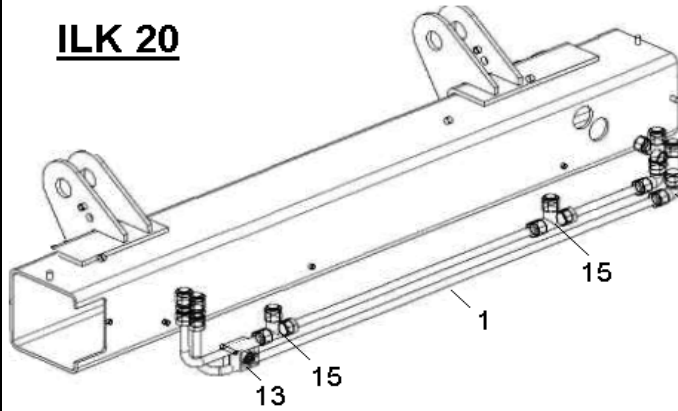

ILK HYDRAULIC PIPE

ILK 20

ILK 22

No.	Description	ILK 20	ILK 22	ILK 33, 44, 55	ILK 66
1	Hydraulic pipe kit (without hoses)	P-1402875	N/A	P-1401079	P-1401079
2	Alu valve block with adaptor	P-2013687	P-1330067	P-1330067	P-1330067
3	Hydraulic hose kit - 6 pieces	P-1303233	N/A	P-1303233	P-1303233
	Hydraulic hose - each	P-70605848	N/A	P-70605848	P-70605848
4	Hydraulic hose - each	P-1404494	P-1112885	P-1112885	P-1112885
5	Pipe - top curb side	N/A	N/A	P-1129970	P-1129970
6	Pipe - med. curb side	N/A	N/A	P-1129998	P-1129998
7	Pipe - lower curb side	N/A	N/A	P-1129989	P-1129989
8	Pipe - top road side	N/A	N/A	P-1129961	P-1129961
9	Pipe - med. road side	N/A	N/A	P-1129952	P-1129952
10	Pipe - lower road side	N/A	N/A	P-1129943	P-1129943
11	Hose fitting	N/A	P-1188263	P-1188263	P-1188263
12	Hose fitting	N/A	P-1149677	P-1149677	P-1149677
13	Plastic holder	P-1108532	P-1406960	P-1108532	P-1108532
14	Fitting - 90° elbow	P-1232266	P-1232266	P-1232266	P-1232266
15	Tee- Fitting	P-66657442	N/A	N/A	N/A
16	Hydraulic hose - each	N/A	P-1273114	N/A	N/A