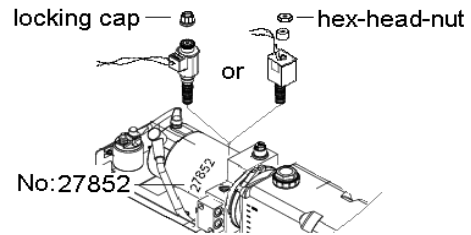

ILK MBB POWER PACK

How to identify:

MBB

BOSCH