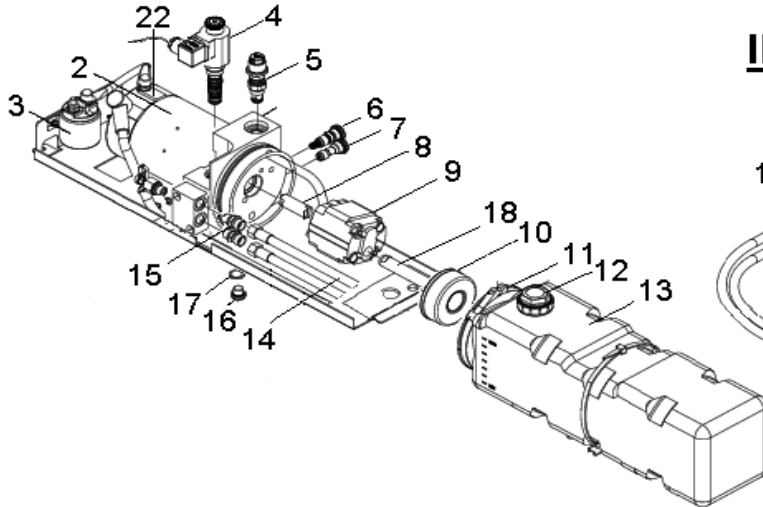

ILK MBB POWER PACK

How to identify:

MBB

BOSCH