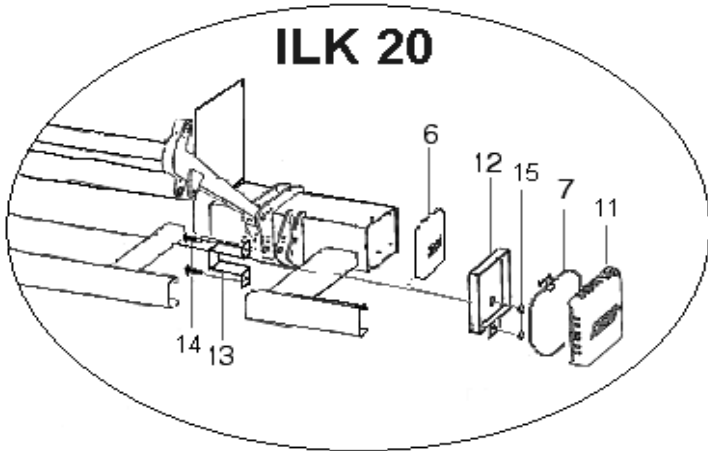

ILK LIFTING GEAR

No.	Description	ILK 20	ILK 22	ILK 33	ILK 44	ILK 55	ILK 66
<i>Tube size</i>		4' x 4'	7' x 7'	7' x 7'	7' x 7'	7' x 7'	7' x 7'
1	Lift arm	on request	P-1344879	on request	on request	on request	on request
2	Main frame	on request	P-1344495	on request	on request	on request	on request
3	Mount plate - <i>curb side</i>	on request	P-2006915	P-68814391	P-68814391	P-68814391	on request
4	Mount plate - <i>driver side</i>	on request	P-2006915	P-68814383	P-68814383	P-68814383	on request
5	Cover for control system	N/A	P-2007474	P-2007474	P-2007474	P-2007474	P-2007474
6	Rubber cover	P-1363999	P-68483018	P-68483018	P-68483018	P-68483018	P-68483018
7	Clamp for cover	P-2010169	P-2010169	P-2010169	P-2010169	P-2010169	P-2010169
8	Mount tube plastic end	N/A	P-2013674	P-71019233	P-71019233	P-71019233	P-71019233
9	Bumper - <i>outer</i>	P-9105K22BO	on request	P-91050150	P-91050150	P-91050150	P-91050150
10	Bumper - <i>center</i>	P-9105K22BC	on request	P-91050050	P-91050050	P-91050050	P-91050050
11	Cover for control system	P-2007474	N/A	N/A	N/A	N/A	N/A
12	Steel box for control system	P-2010174	N/A	N/A	N/A	N/A	N/A
13	Bracket for steel box	P-2010226	N/A	N/A	N/A	N/A	N/A
14	Bolt	P-67234898	N/A	N/A	N/A	N/A	N/A
15	Nut	P-67243366	N/A	N/A	N/A	N/A	N/A
16	Grease zerk	P-69064337	P-69064337	P-69064337	P-69064337	P-69064337	P-69064337
17	Grease zerk 45 degree	P-1284493	P-1284493	P-1284493	P-1284493	P-1284493	P-1284493
18	Red cap	P-1191680	P-1191680	P-1191680	P-1191680	P-1191680	P-1191680