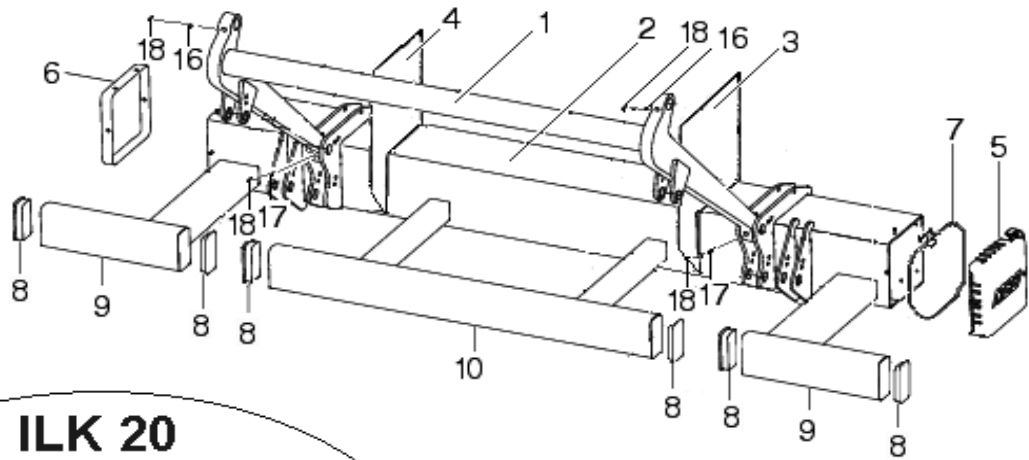

ILK LIFTING GEAR

No.	Description	ILK 20	ILK 22	ILK 33	ILK 44	ILK 55	ILK 66
<i>Tube size</i>		4' x 4'	7' x 7'	7' x 7'	7' x 7'	7' x 7'	7' x 7'
1	Lift arm	on request	P-1344879	on request	on request	on request	on request
2	Main frame	on request	P-1344495	on request	on request	on request	on request
3	Mount plate - <i>curb side</i>	on request	P-2006915	P-68814391	P-68814391	P-68814391	on request
4	Mount plate - <i>driver side</i>	on request	P-2006915	P-68814383	P-68814383	P-68814383	on request
5	Cover for control system	N/A	P-2007474	P-2007474	P-2007474	P-2007474	P-2007474
6	Rubber cover	P-1363999	P-68483018	P-68483018	P-68483018	P-68483018	P-68483018
7	Clamp for cover	P-2010169	P-2010169	P-2010169	P-2010169	P-2010169	P-2010169
8	Mount tube plastic end	N/A	P-2013674	P-71019233	P-71019233	P-71019233	P-71019233
9	Bumper - <i>outer</i>	P-9105K22BO	on request	P-91050150	P-91050150	P-91050150	P-91050150
10	Bumper - <i>center</i>	P-9105K22BC	on request	P-91050050	P-91050050	P-91050050	P-91050050
11	Cover for control system	P-2007474	N/A	N/A	N/A	N/A	N/A
12	Steel box for control system	P-2010174	N/A	N/A	N/A	N/A	N/A
13	Bracket for steel box	P-2010226	N/A	N/A	N/A	N/A	N/A
14	Bolt	P-67234898	N/A	N/A	N/A	N/A	N/A
15	Nut	P-67243366	N/A	N/A	N/A	N/A	N/A
16	Grease zerk	P-69064337	P-69064337	P-69064337	P-69064337	P-69064337	P-69064337
17	Grease zerk 45 degree	P-1284493	P-1284493	P-1284493	P-1284493	P-1284493	P-1284493
18	Red cap	P-1191680	P-1191680	P-1191680	P-1191680	P-1191680	P-1191680