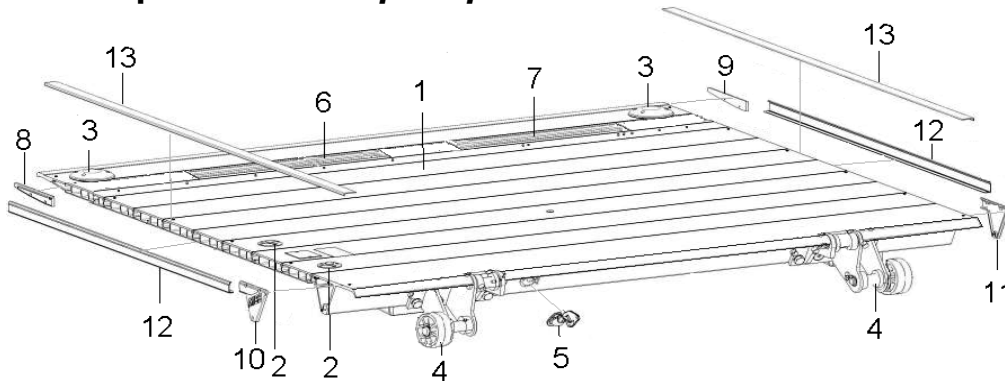

ILK PLATFORM

Alu platform - Aluplan plank hitched