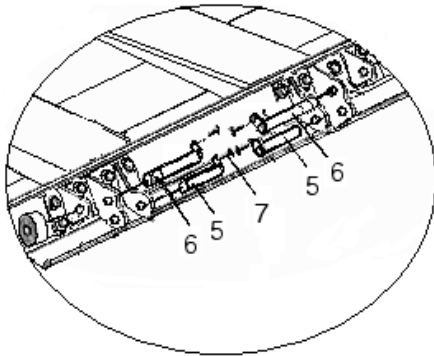

ILK LIFTING GEAR

No.	Description	ILK 20	ILK 22	ILK 33	ILK 44	ILK 55	ILK 66
<i>Tube size</i>		4' x 4'	7' x 7'	7' x 7'	7' x 7'	7' x 7'	7' x 7'
1	Lift arm	on request	P-1344879	on request	on request	on request	on request
2	Main frame	on request	P-1344495	on request	on request	on request	on request
3	Mount plate - <i>curb side</i>	on request	P-2006915	P-68814391	P-68814391	P-68814391	on request
4	Mount plate - <i>driver side</i>	on request	P-2006915	P-68814383	P-68814383	P-68814383	on request
5	Cover for control system	N/A	P-2007474	P-2007474	P-2007474	P-2007474	P-2007474
6	Rubber cover	P-1363999	P-68483018	P-68483018	P-68483018	P-68483018	P-68483018
7	Clamp for cover	P-2010169	P-2010169	P-2010169	P-2010169	P-2010169	P-2010169
8	Mount tube plastic end	N/A	P-2013674	P-71019233	P-71019233	P-71019233	P-71019233
9	Bumper - <i>outer</i>	P-9105K22BO	on request	P-91050150	P-91050150	P-91050150	P-91050150
10	Bumper - <i>center</i>	P-9105K22BC	on request	P-91050050	P-91050050	P-91050050	P-91050050
11	Cover for control system	P-2007474	N/A	N/A	N/A	N/A	N/A
12	Steel box for control system	P-2010174	N/A	N/A	N/A	N/A	N/A
13	Bracket for steel box	P-2010226	N/A	N/A	N/A	N/A	N/A
14	Bolt	P-67234898	N/A	N/A	N/A	N/A	N/A
15	Nut	P-67243366	N/A	N/A	N/A	N/A	N/A
16	Grease zerk	P-69064337	P-69064337	P-69064337	P-69064337	P-69064337	P-69064337
17	Grease zerk 45 degree	P-1284493	P-1284493	P-1284493	P-1284493	P-1284493	P-1284493
18	Red cap	P-1191680	P-1191680	P-1191680	P-1191680	P-1191680	P-1191680

ILK PINS & BUSHINGS

Measure		
mm	Inch	Part No.
25 x 58	1 x 2 1/4	P-2007473
25 x 65	1 x 2 1/2	P-1134578
25 x 74	1 x 2 7/8	P-1346229
25 x 124	1 x 4 7/8	P-1346238
28 x 99	1 1/8 x 3 7/8	P-1326307
28 x 129	1 1/8 x 5 1/8	P-1335280
36 x 91	1 3/8 x 3 1/2	P-1350394
36 x 130	1 3/8 x 5 1/8	P-1350858
36 x 206	1 3/8 x 8 1/8	P-1403348
40 x 95	1 5/8 x 3 3/4	P-1331371
40 x 155	1 5/8 x 6 1/8	P-1329586
50 x 135	2 x 5 1/4	P-1331380