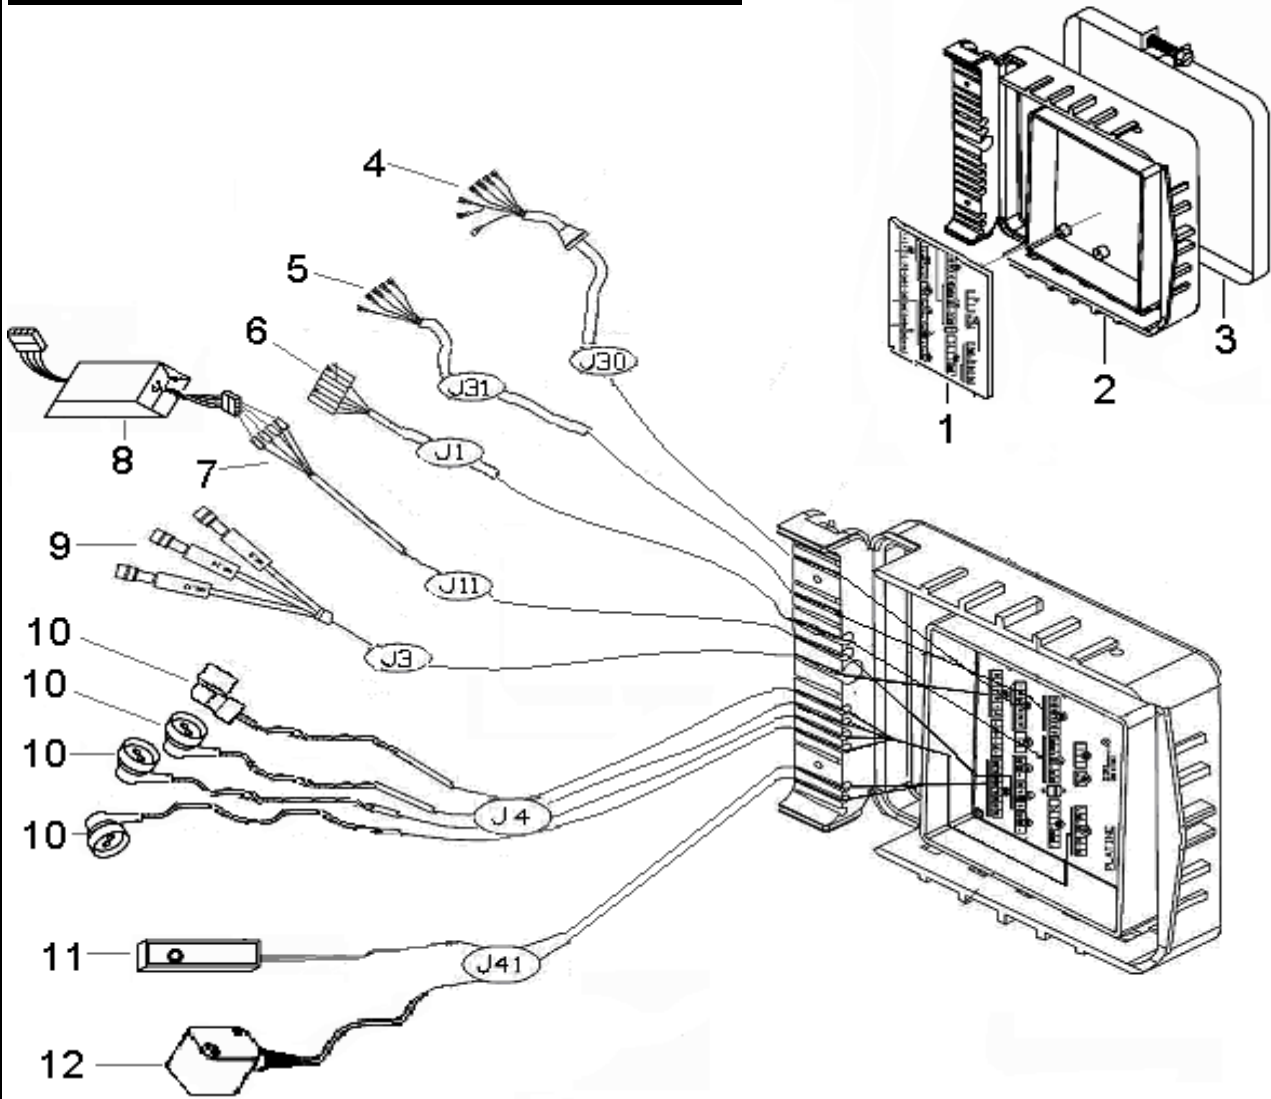

ILK CONTROL SYSTEM

Until 2004: K- style

Since 2004: K plus- style

No.	Description	Part No.
1	Complete outer plastic box	P-133 8263
2	Control panel with PC-board - conversion kit	P-201 2524K
3	Flip down lid	P-131 9393
4	Plastic cover control box	P-122 8744
5	Toggle and contact block	P-201 1543
6	Control box with PC-board and harness	P-200 8038
	Control box with cable (without PC-board)	P-200 7286
7	Complete outer plastic box	P-200 9205
8	Operation lable	ATG-ILK
9	Flip down lid	P-200 7476
10	Momentary knob turn	P-200 7456
11	Contact block	P-200 7457
12	3 Button hand control with coil	P-120 3305
13	3 Button hand control with coil and plug	P-120 3305P
14	Plug, 5 way	3-00020
15	Socket, 5 way	3-00021
16	Control, 3 Button flush mount	P-140 4997
17	Holster for hand control	1-00050
18	Foot control button 2 wire	P-133 0945
19	Foot control button	P-140 5256
20	Cab on-off switch	P-133 2494
21	PC- Board - K plus style	P-201 2184K
22	On- off switch	P-200 9186
23	Radio control transmitter, 4 way	P-2016979
24	Radio control receiver, 4 way	P-2016978
25	Radio control kit - transmitter and receiver	P-2019956

ILK PLUS PC-BOARD AND CABLES

No.	Description	Part No.
1	PC- board	P-200 7193K
2	Cover for control system	P-200 7474
3	Clamp for cover	P-201 0169
4	Wire harness for control box (J30)	P-200 7295
5	Wire harness for hand control (J31)	P-200 8921
6	Wire harness for power pack (J1)	P-2007406
7	Wire harness for cab on-off switch (J11)	P-200 7049
8	Power relay for J11	P-200 7044
9	Wire harness for warning lights and foot control (J3)	P-134 2776
10	Cable for solenoid valve (J4)	P-6725 4198
11	Sensor B13 for lift arm (J41)	P-133 2476
12	Sensor B15 for platform (J41)	P-133 2485