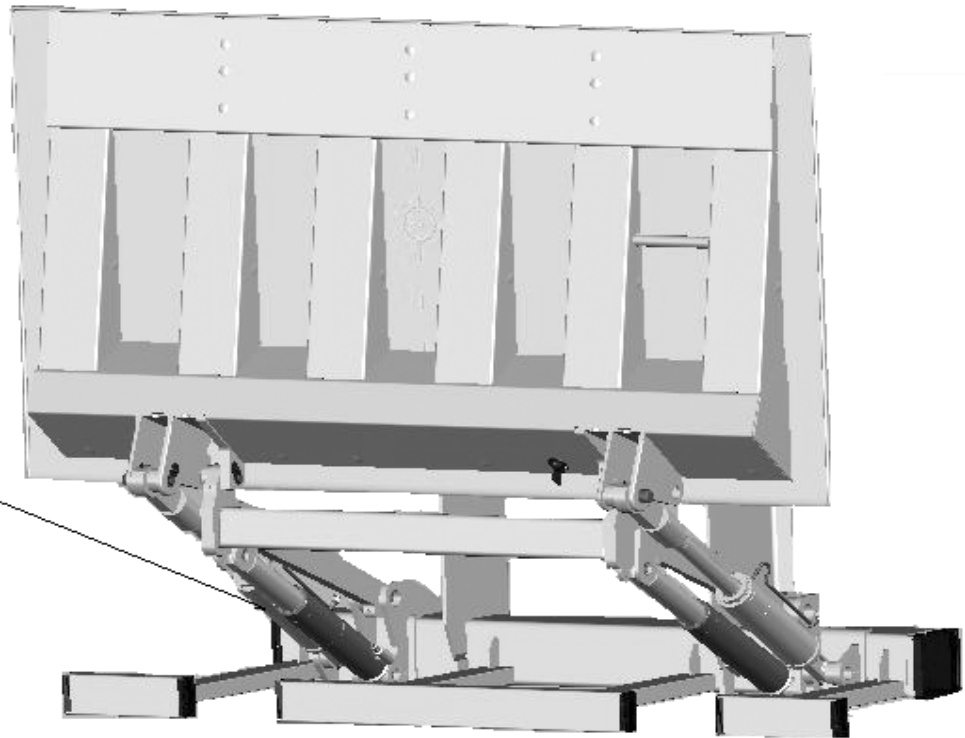

ILK 20, 22, 33, 44, 55 & 66

4 cylinder liftgate

PARTS BREAK DOWN

[Interlift Inc. dba MBB Palfinger](#)

**15939 Piuma Ave, Cerritos, CA 90703 TEL. (888)-774-5844 FAX. (562)-924-8318
572 Whitehead Road, Trenton, NJ 08619 TEL.(609)-587-4200 FAX.(609)-587-4201**

DATE: 10/15/2010
REVISION: 1

ILK INDEX

ILK - 4 cylinder liftgate

Important gate information:
On the top of the tube on
the driver side

INTERLIFT		PALFINGER <small>Teil & Anbaueinheit</small>
Cerritos, CA (888) 774-5844	Hainesport, NJ (609) 235-7597	
Model	Serial No.	Date
<input type="text"/>	<input type="text"/>	<input type="text"/>