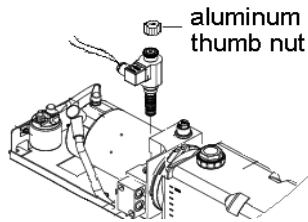

ILK MBB POWER PACK

How to identify:

MBB