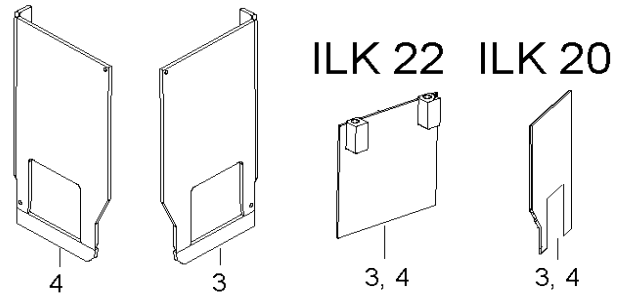

ILK LIFTING GEAR

No.	Description	ILK 20	ILK 22	ILK 33	ILK 44	ILK 55	ILK 66
<i>Tube size</i>		4' x 4'	7' x 7'	7' x 7'	7' x 7'	7' x 7'	7' x 7'
1	Lift arm	on request	P-1344879	on request	on request	on request	on request
2	Main frame	on request	P-1344495	on request	on request	on request	on request
3	Mount plate - <i>curb side</i>	on request	P-2006915	P-68814391	P-68814391	P-68814391	on request
4	Mount plate - <i>driver side</i>	on request	P-2006915	P-68814383	P-68814383	P-68814383	on request
5	Cover for control system	N/A	P-2007474	P-2007474	P-2007474	P-2007474	P-2007474
6	Rubber cover	P-1363999	P-68483018	P-68483018	P-68483018	P-68483018	P-68483018
7	Clamp for cover	P-2010169	P-2010169	P-2010169	P-2010169	P-2010169	P-2010169
8	Mount tube plastic end	N/A	P-2013674	P-71019233	P-71019233	P-71019233	P-71019233
9	Bumper - <i>outer</i>	P-9105K22BO	on request	P-91050150	P-91050150	P-91050150	P-91050150
10	Bumper - <i>center</i>	P-9105K22BC	on request	P-91050050	P-91050050	P-91050050	P-91050050
11	Cover for control system	P-2007474	N/A	N/A	N/A	N/A	N/A
12	Steel box for control system	P-2010174	N/A	N/A	N/A	N/A	N/A
13	Bracket for steel box	P-2010226	N/A	N/A	N/A	N/A	N/A
14	Bolt	P-67234898	N/A	N/A	N/A	N/A	N/A
15	Nut	P-67243366	N/A	N/A	N/A	N/A	N/A
16	Grease zerk	P-69064337	P-69064337	P-69064337	P-69064337	P-69064337	P-69064337
17	Grease zerk 45 degree	P-1284493	P-1284493	P-1284493	P-1284493	P-1284493	P-1284493
18	Red cap	P-1191680	P-1191680	P-1191680	P-1191680	P-1191680	P-1191680