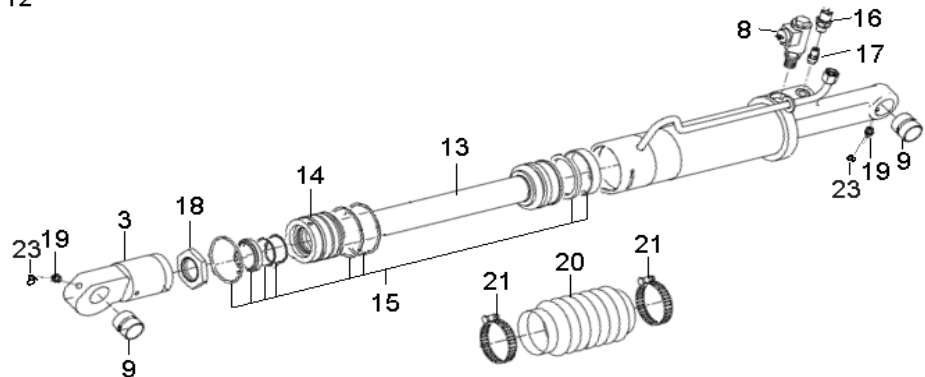

Tilt cylinder

No.	Description	ILK20	ILK22	ILK33	ILK44	ILK55	ILK66
	<i>Piston rod diameter- lift cylinder</i>	45mm (1 3/4")	45mm (1 3/4")	55mm (2 1/4")	70mm (2 3/4")	70mm (2 3/4")	75mm (3")
	<i>Piston rod diameter- tilt cylinder</i>	30mm (1 1/4")	30mm (1 1/4")	40mm (1 1/2")	45mm (1 3/4")	45mm (1 3/4")	50mm (2")
3	Adjusting head	see no.3 on page 9 'ILK CYLINDER'					
4	Piston rod (800-1000 lift arm)	P-1403798	P-1403798	P-1401503	P-1403799	P-1403799	P-1403800
	Piston rod (only 700 lift arm)	P-1403798	P-1403798	P-1401503	P-1404499	P-1404499	N/A
5	Rebuild kit (600-700 lift arm)	P-2021846	P-2021846	P-2005323	P-2021847	P-2021847	N/A
	Rebuild kit (800-1000 lift arm)	P-2021846	P-2021847	P-2005323	P-2021847	P-2021847	P-2021845
6	Adaptor / hose fitting	P-1232140	P-1232140	P-1188263	P-1188263	P-1188263	P-1188263
7	Restrictor control valve (800-1000)	P-1355899	P-1355899	P-1355942	P-1363828	P-1363828	P-1325551
	Restrictor control valve (only 700)	P-1355899	P-1355899	P-1355942	P-1325551	P-1325551	N/A
8	Release valve 12V	P-67282345	P-67282345	P-67282345	P-67282345	P-67282345	P-67282345
9	Bushing	P-1403365	P-1403365	P-1403367	P-1403363	P-1403363	P-1403362
10	Grease zerk	P-69064337	P-69064337	P-69064337	P-69064337	P-69064337	P-69064337
11	Sleeve - lift cylinder	P-1134658	P-1134658	P-1099010	P-1098362	P-1098362	N/A
12	Clamp	P-68430828	P-68430828	P-68430828	P-68734258	P-68734258	N/A
13	Piston rod for tilt cylinder	P-1410872	P-1410872	P-2000878	P-1410866	P-1410866	P-1408445
14	End plug	P-1137235	P-1137235	P-68274001	P-68813557	P-68813557	P-1324920
15	Rebuild kit - tilt cylinder	P-1330665	P-1330665	P-1330674	P-1330683	P-1330683	P-1404524
16	Adaptor / hose fitting	P-1188263	P-1188263	P-1188263	P-1188263	P-1188263	P-1188263
17	Restrictor control valve	P-1355899	P-1355899	P-1355942	P-1325551	P-1325551	P-1346112
18	Lock nut for tilt cylinder	P-67271785	P-67271785	P-67265408	P-71597563	P-71597563	P-1324957
19	Grease zerk	P-69064337	P-69064337	P-69064337	P-69064337	P-69064337	P-69064337
20	Rubber bellows	P-67259238	P-67259238	P-67259238	P-68724546	P-68724546	N/A
21	Clamp	P-68430828	P-68430828	P-68430828	P-68430828	P-68430828	N/A
22	Grease zerk	P-69064337	P-69064337	P-69064337	P-1284493	P-1284493	P-1284493
23	Red cap	P-1191680	P-1191680	P-1191680	P-1191680	P-1191680	P-1191680