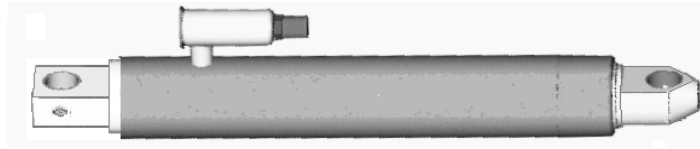

ILK CYLINDER

No.1 Lift cylinder

No.2 Tilt cylinder