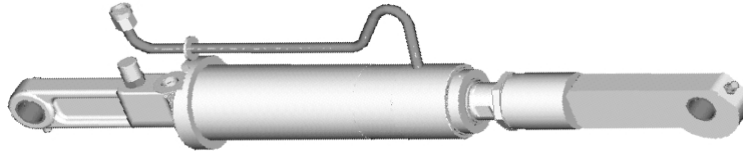

ILK PLUS PC-BOARD AND CABLES

No.	Description	Part No.
1	PC- board	P-200 7193K
2	Cover for control system	P-200 7474
3	Clamp for cover	P-201 0169
4	Wire harness for control box (J30)	P-200 7295
5	Wire harness for hand control (J31)	P-200 8921
6	Wire harness for power pack (J1)	P-2007406
7	Wire harness for cab on-off switch (J11)	P-200 7049
8	Power relay for J11	P-200 7044
9	Wire harness for warning lights and foot control (J3)	P-134 2776
10	Cable for solenoid valve (J4)	P-6725 4198
11	Sensor B13 for lift arm (J41)	P-133 2476
12	Sensor B15 for platform (J41)	P-133 2485

ILK CYLINDER

No.1 Lift cylinder

No.2 Tilt cylinder

No.3 Adjusting head

Lift arm 600mm (23 1/2")

No.	Description	ILK20	ILK22	ILK33	ILK44	ILK55	ILK66
1	Lift cylinder <i>without release valve</i>	P-1346953	N/A	N/A	N/A	N/A	N/A
2	Tilt cylinder <i>without release valve</i>	P-1402736	N/A	N/A	N/A	N/A	N/A
3	Adjusting head (5")	P-1348680	N/A	N/A	N/A	N/A	N/A