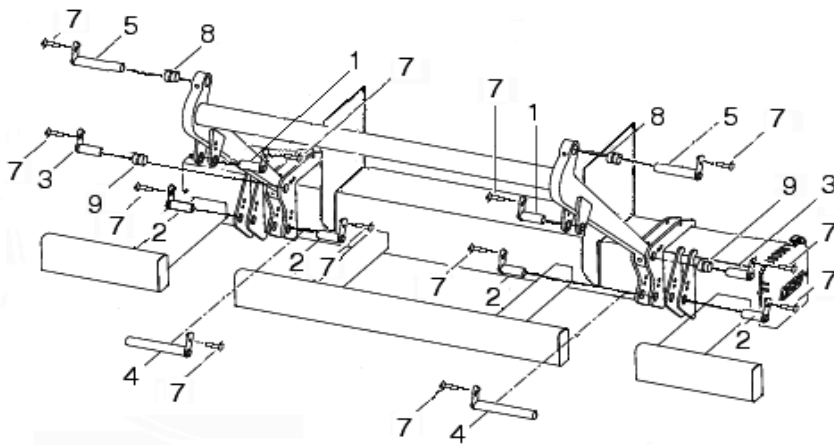

DATE: 10/15/2010
REVISION: 1

ILK INDEX

ILK - 4 cylinder liftgate

Important gate information:
On the top of the tube on
the driver side

INTERLIFT		PALFINGER <small>Teil & Anbaueinheit</small>
Cerritos, CA (888) 774-5844	Hainesport, NJ (609) 235-7597	
Model	Serial No.	Date
<input type="text"/>	<input type="text"/>	<input type="text"/>

No.	Description	Page
1	LIFTING GEAR	3
2	PINS & BUSHINGS	4
3	PLATFORM Steel and Alu-Star	5
4	PLATFORM PML and Alu-Plan	6
5	CONTROL SYSTEM	7
6	PC-BOARD AND CABLES	8
7	CYLINDER AND ADJUSTING HEAD	9
8	CYLINDER COMPONENTS	10
9	POWER PACK MBB	11
10	POWER PACK BOSCH	12
11	HYDRAULIC PIPE	13

ILK PINS & BUSHINGS

Measure		
mm	Inch	Part No.
25 x 58	1 x 2 1/4	P-2007473
25 x 65	1 x 2 1/2	P-1134578
25 x 74	1 x 2 7/8	P-1346229
25 x 124	1 x 4 7/8	P-1346238
28 x 99	1 1/8 x 3 7/8	P-1326307
28 x 129	1 1/8 x 5 1/8	P-1335280
36 x 91	1 3/8 x 3 1/2	P-1350394
36 x 130	1 3/8 x 5 1/8	P-1350858
36 x 206	1 3/8 x 8 1/8	P-1403348
40 x 95	1 5/8 x 3 3/4	P-1331371
40 x 155	1 5/8 x 6 1/8	P-1329586
50 x 135	2 x 5 1/4	P-1331380