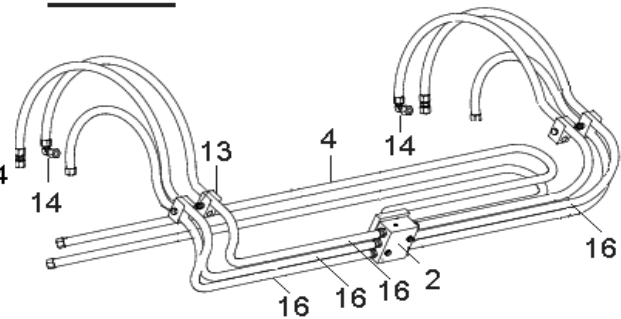

ILK 22

No.	Description	ILK 20	ILK 22	ILK 33, 44, 55	ILK 66
1	Hydraulic pipe kit (without hoses)	P-1402875	N/A	P-1401079	P-1401079
2	Alu valve block with adaptor	P-2013687	P-1330067	P-1330067	P-1330067
3	Hydraulic hose kit - 6 pieces	P-1303233	N/A	P-1303233	P-1303233
	Hydraulic hose - each	P-70605848	N/A	P-70605848	P-70605848
4	Hydraulic hose - each	P-1404494	P-1112885	P-1112885	P-1112885
5	Pipe - top curb side	N/A	N/A	P-1129970	P-1129970
6	Pipe - med. curb side	N/A	N/A	P-1129998	P-1129998
7	Pipe - lower curb side	N/A	N/A	P-1129989	P-1129989
8	Pipe - top road side	N/A	N/A	P-1129961	P-1129961
9	Pipe - med. road side	N/A	N/A	P-1129952	P-1129952
10	Pipe - lower road side	N/A	N/A	P-1129943	P-1129943
11	Hose fitting	N/A	P-1188263	P-1188263	P-1188263
12	Hose fitting	N/A	P-1149677	P-1149677	P-1149677
13	Plastic holder	P-1108532	P-1406960	P-1108532	P-1108532
14	Fitting - 90° elbow	P-1232266	P-1232266	P-1232266	P-1232266
15	Tee- Fitting	P-66657442	N/A	N/A	N/A
16	Hydraulic hose - each	N/A	P-1273114	N/A	N/A