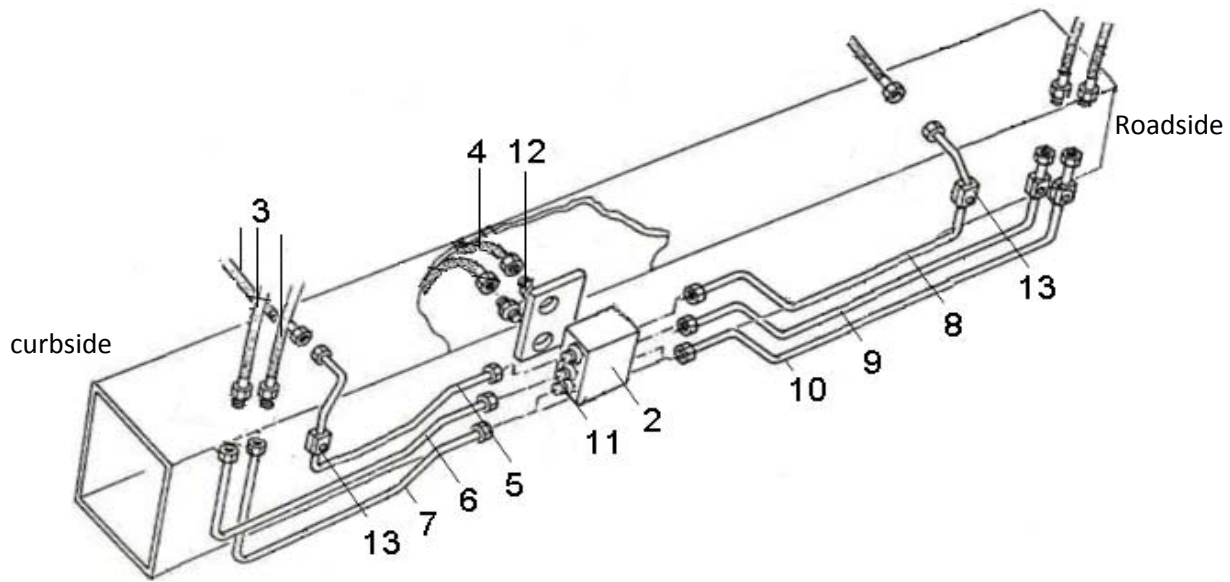

ILK HYDRAULIC PIPE