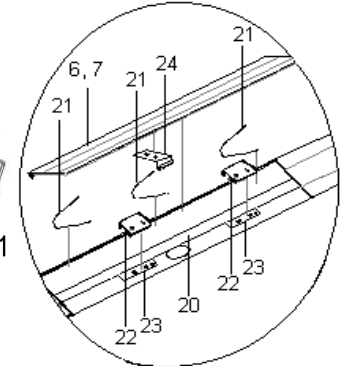

**Aluplan only
Cartstop - spring loaded**