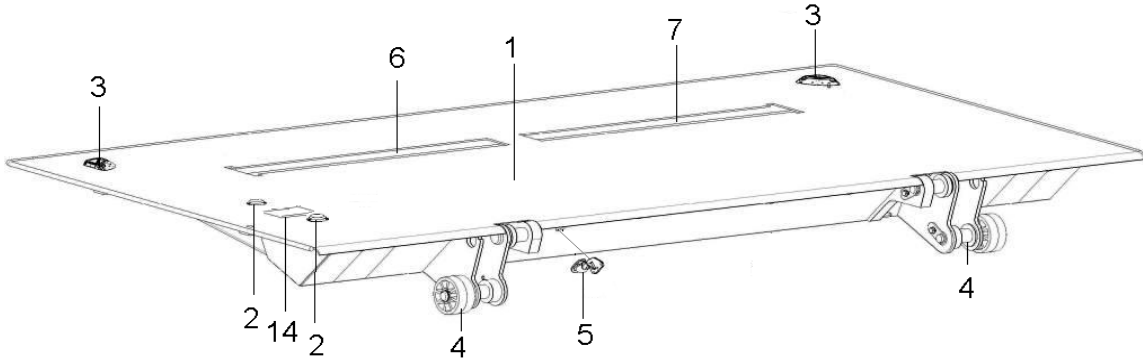

ILK PLATFORM

Steel platform