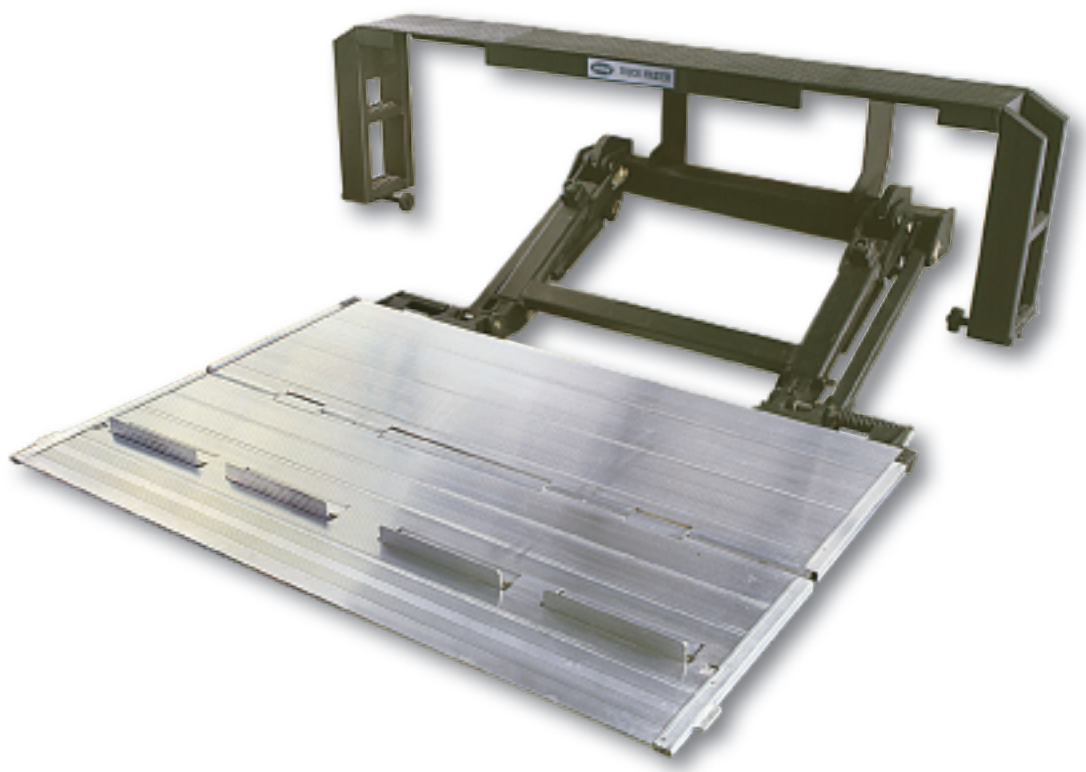

**Holland TRUCK MASTER**

**TL Series**

**Level Ride  
Fold-Away  
Liftgates**

# The Truck Master® Advantage

- Decades of performance proven history
- 1/2" thick treadplate deck extension plate
- 2000 hours salt spray coating
- Closed cross members are undercoated
- Nitrided cylinder rods in precision honed cylinders
- Pressure compensated flow control valves
- Widest platform in the industry (88")
- Wide lift arms provide load stability
- Dual automatic lock latches ensure safe storage
- Master Disconnect switch is standard
- Dual torsion springs assists folding

## The TL Series meets your needs with loads of standard features.

- 88" wide wedge design platform
- 1/8" treadplate on extruded aluminum constructed platform
- Level ride, tilts at ground
- Power Up/Power Down hydraulic system
- Weather resistant potted toggle control
- Side step bumpers (2" or 3")
- Dual lock latches
- Superior rust resistant coating
- Dual cylinder, double acting
- Flow control valves
- Master disconnect switch
- #2 ga. battery cable (40')
- Galvanized pump box
- Dual torsion spring fold assist
- Under coating in closed crossmembers

Model #	Capacity	Platform	Deck Height	PLATFORM OPTIONS		
				Steel/ Aluminum Platform	Aluminum Platform	Automatic Cartstop
TL40483	4000	88 x 48	44" to 58"	✓		
TL40523	4000	88 x 52	44" to 58"	✓		
TL4061C	4000	88 x 61	48" to 58"		✓	✓
TL5061C	5000	88 x 61	48" to 58"		✓	✓