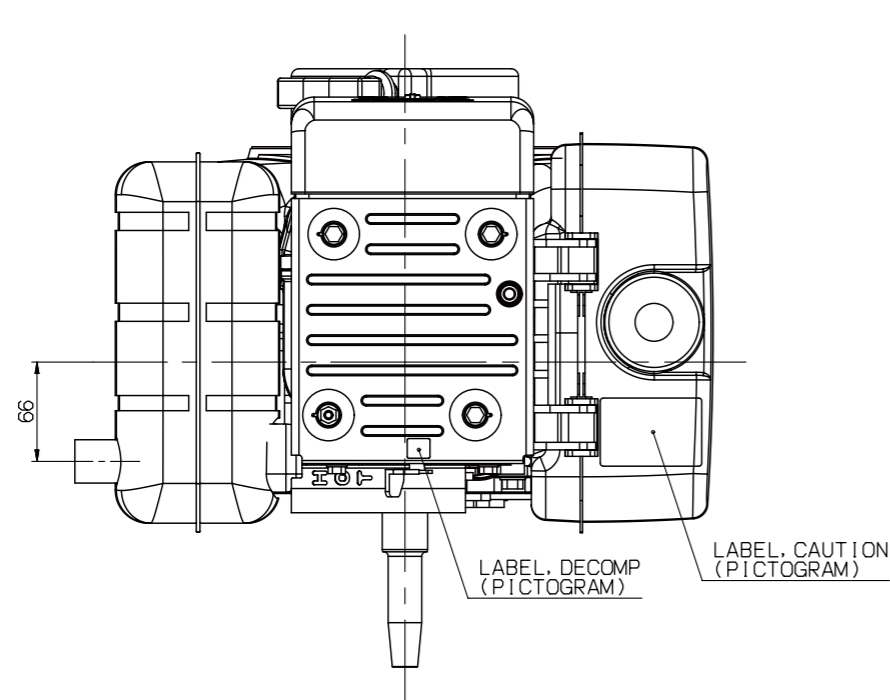

L70 Generator

No	Base	Sales area	Model
1	L-V	Euro	L70V6EA1C1AA
		Asia	L70V6-GEYI
2	L-N	Euro	L70N5EA1C1AA
		Asia	L70N5-GEYI

ENGINE MOUNTING PLATE AND PTO SHAFT
SEEN THROUGH FROM THE TOP OF THIS ENGINE

-This outline shows No.2 model as a representative
-No.2&3 are different from No.1 at performance.
-No.3 is different from No.2 at FIE parts and FO tank gauge.