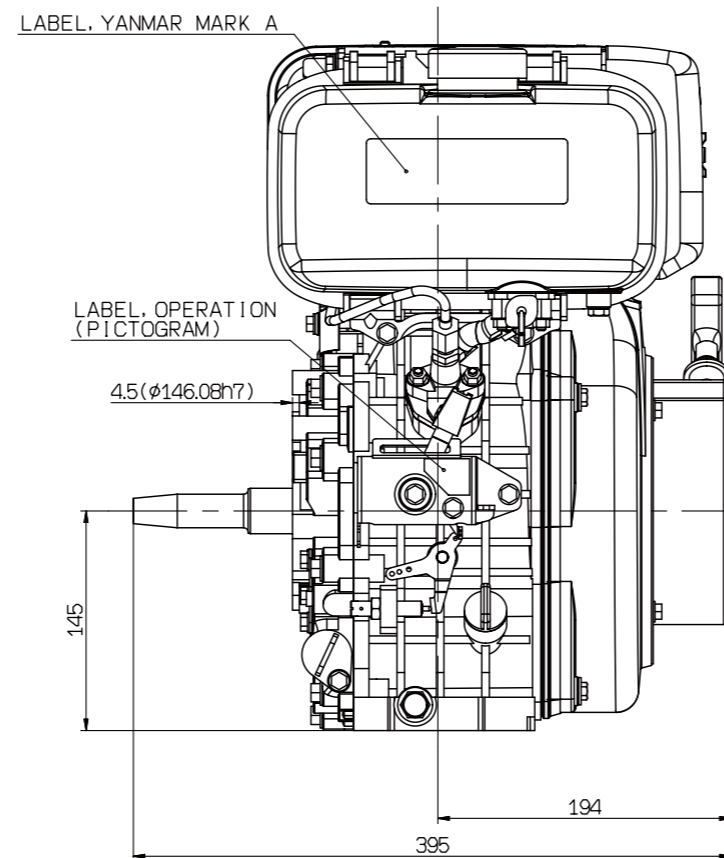

L70 Generator

No	Base	Sales area	Model
1	L-V	Euro	L70V6EA1C1AA
		Asia	L70V6-GEYI
2	L-N	Euro	L70N5EA1C1AA
		Asia	L70N5-GEYI

ENGINE MOUNTING PLATE AND PTO SHAFT
SEEN THROUGH FROM THE TOP OF THIS ENGINE

-This outline shows No.2 model as a representative
-No.2&3 are different from No.1 at performance.
-No.3 is different from No.2 at FIE parts and FO tank gauge.