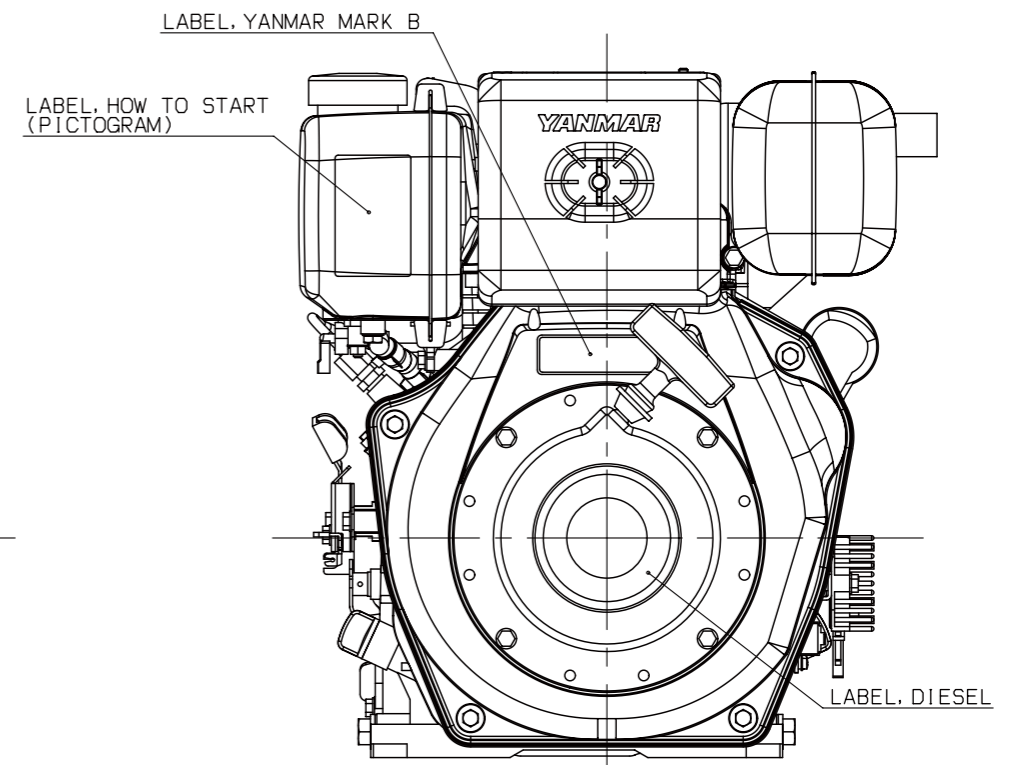

L70 Generator

No	Base	Sales area	Model
1	L-V	Euro	L70V6EA1C1AA
		Asia	L70V6-GEYI
2	L-N	Euro	L70N5EA1C1AA
		Asia	L70N5-GEYI

ENGINE MOUNTING PLATE AND PTO SHAFT
SEEN THROUGH FROM THE TOP OF THIS ENGINE

-This outline shows No.2 model as a representative
-No.2&3 are different from No.1 at performance.
-No.3 is different from No.2 at FIE parts and FO tank gauge.