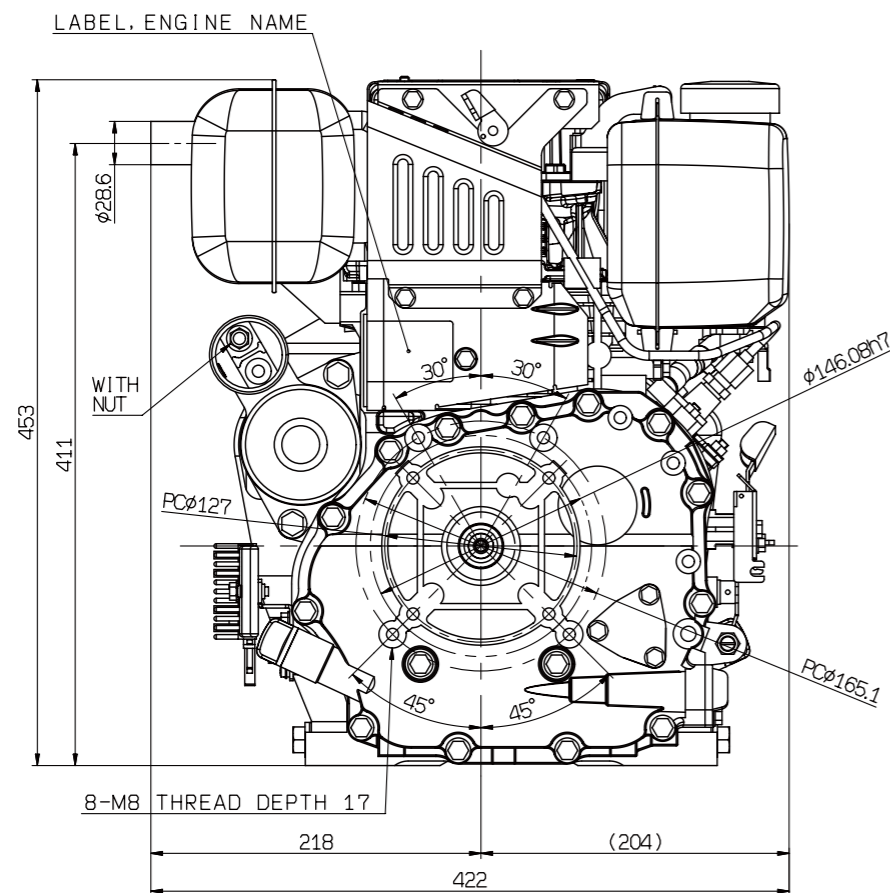

L70 Generator

No	Base	Sales area	Model
1	L-V	Euro	L70V6EA1C1AA
		Asia	L70V6-GEYI
2	L-N	Euro	L70N5EA1C1AA
		Asia	L70N5-GEYI

ENGINE MOUNTING PLATE AND PTO SHAFT
SEEN THROUGH FROM THE TOP OF THIS ENGINE

-This outline shows No.2 model as a representative
-No.2&3 are different from No.1 at performance.
-No.3 is different from No.2 at FIE parts and FO tank gauge.