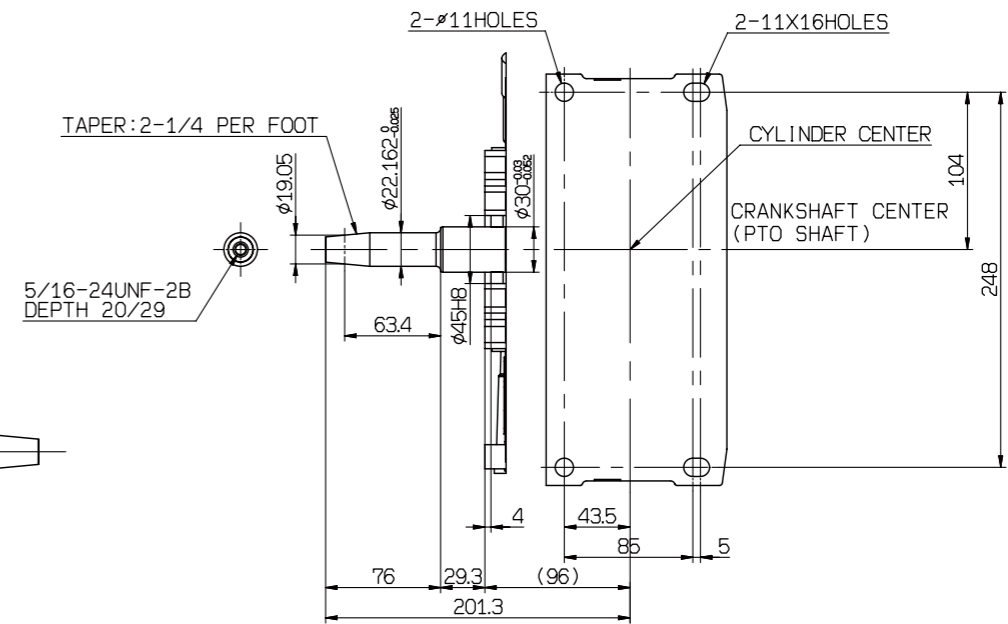

L70 Generator

No	Base	Sales area	Model
1	L-V	Euro	L70V6EA1C1AA
		Asia	L70V6-GEYI
2	L-N	Euro	L70N5EA1C1AA
		Asia	L70N5-GEYI

ENGINE MOUNTING PLATE AND PTO SHAFT
SEEN THROUGH FROM THE TOP OF THIS ENGINE

-This outline shows No.2 model as a representative
-No.2&3 are different from No.1 at performance.
-No.3 is different from No.2 at FIE parts and FO tank gauge.