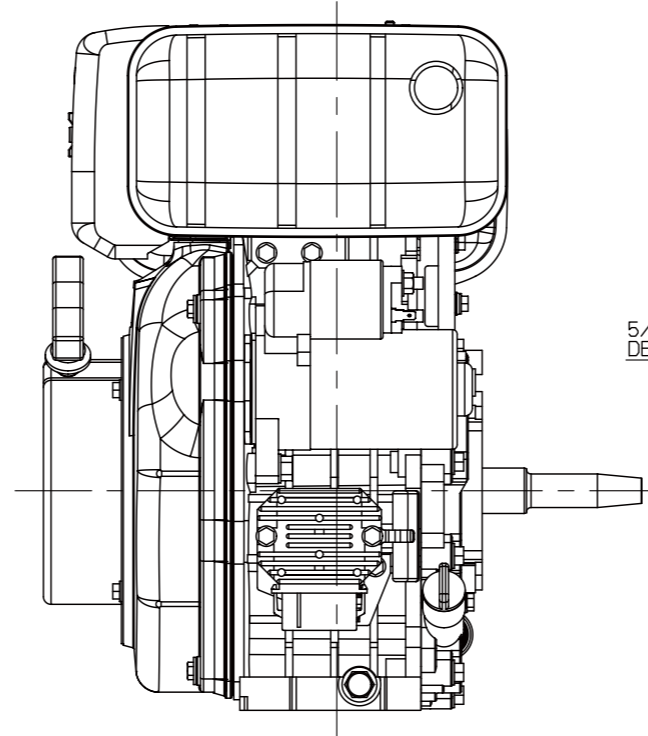

L70 Generator

No	Base	Sales area	Model
1	L-V	Euro	L70V6EA1C1AA
		Asia	L70V6-GEYI
2	L-N	Euro	L70N5EA1C1AA
		Asia	L70N5-GEYI

ENGINE MOUNTING PLATE AND PTO SHAFT
SEEN THROUGH FROM THE TOP OF THIS ENGINE

-This outline shows No.2 model as a representative
-No.2&3 are different from No.1 at performance.
-No.3 is different from No.2 at FIE parts and FO tank gauge.